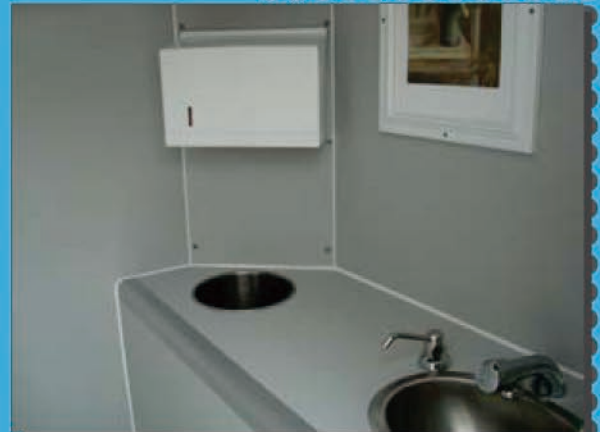

## A celebrity-class toilet to treat your guest...

**Spacious** - The toilet is roomy with bigger compartment and flushing tank.

寬敞 - 廁所內部寬闊,有大型坐廁及洗水臺

**Elegant and attractive** - Elegant look with attractive color.

優雅 - 廁所內外用灰白色,顯得優雅吸引

**Upscale and comforts** - The toilet includes all comforts of home where you can find hand wash station, mirror, towel holder, soap dispenser and shelf.

方便舒適 - 廁所內有洗手臺,全身鏡,廁紙架及洗手液機,提供一個方便易用的環境

### Amenities 內部裝置:

Wash hand basin 洗手臺

Integrated fresh water tank 151 liters

內置清水缸

Foot pump flushing system

腳踏式沖水系統

Towel holder 廁紙架

High-capacity spray soap dispenser

大容量洗手液機

Solar powered - incandescent lighting

太陽能燈

Built in trash receptacle 內置垃圾桶

Switch mat activation 感應式開關

Weather proof carpet 防水地毯

Full length wall mirror 全身鏡子

Ladies/Gents sign 男女指示